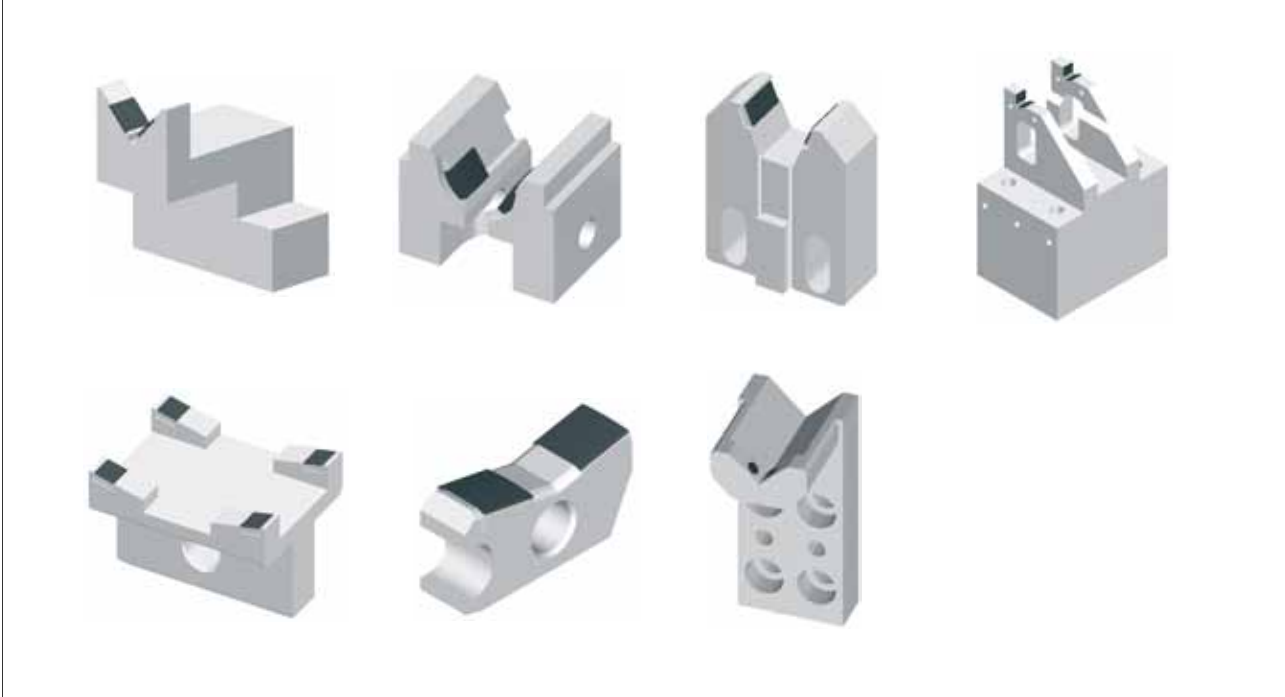

Wearless

Bearing backing plate

V-block

Shoe

Dead center

Special gauges

Guide blade