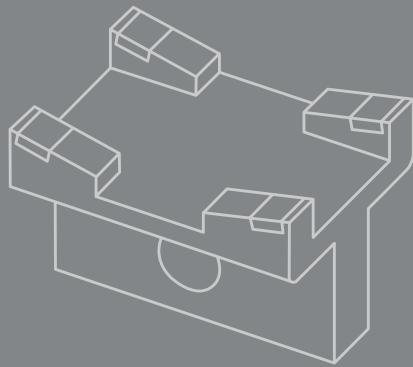

Wearless

Bearing backing plate

V-block

Shoe

Dead center

Special gauges

Guide blade